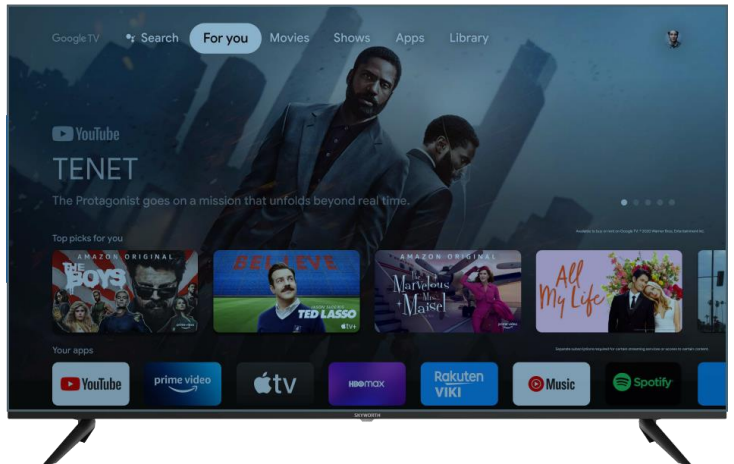

The new UD7300 4K UHD Smart Google TV™ features a sleek bezel-less design and is packed with many premium features. Great off-angle viewing and a Bluetooth Remote with Google Assistant voice control.

4K UHD TV

A lifelike picture experience

4K UHD Resolution delivers 4x more picture detail vs. FHD

Google TV

Movies and shows picked just for you.

Discover new movies and shows with suggestions based on what you've watched and what interests you. You can even add to your Watchlist right from your phone, so your recommendations are always up to date.

Google Assistant

Watch what you love. Control it with your voice.

4K UHD Up-Conversion

Skyworth's advanced picture improvement Technology optimizes contrast, details, and color tones to deliver the perfect picture.

HDR 10 & HLG HDR

The UD7300 supports all Hollywood Studio Movies color graded and encoded in the HDR10 standard format. HDR Movies and games will look better because of a wider dynamic range experience. HLG HDR decoding for live TV broadcast.

360° IMMERSIVE SOUND

The UD7300 Series features Dolby Digital and DTS StudioSound so movies, sports and games come to life with a richer stereoscopic surround sound effects that will make you feel like you're there.

Google TV

The entertainment you love. With a little help from Google.

Google TV brings together movies, shows, live TV, and more from across your apps and subscriptions and organizes them just for you.

Bluetooth Remote Control

No need to aim the remote control directly at the TV. Enjoy voice control at the push of a button.