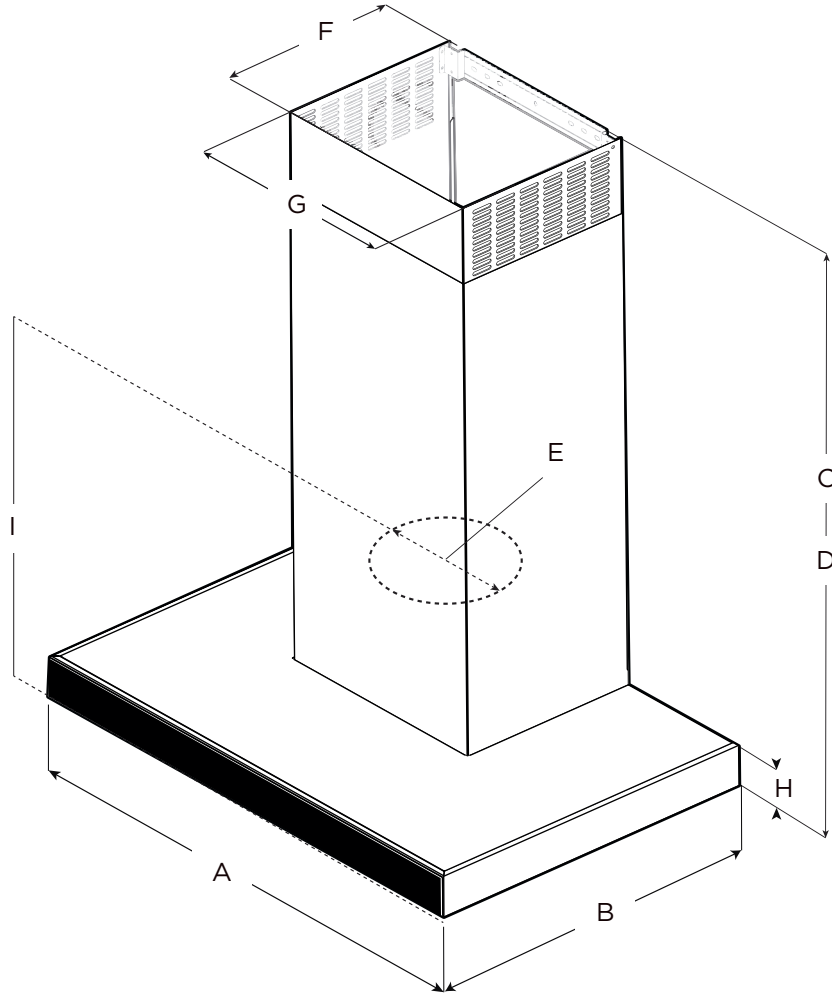

MEZZANO

EMZ630S3

EMZ636S3

	EMZ630S3	EMZ636S3
A	30" (76.2 cm)	36" (91.4 cm)
B	19 ¹¹ / ₁₆ " (50 cm)	
C*	Max: 54 ¹¹ / ₆₄ " (139 cm) Min: 33 ¹¹ / ₃₂ " (86 cm)	
D**	Max: 50 ⁵ / ₁₆ " (129 cm) Min: 29 ¹ / ₁₆ " (77 cm)	
E	6" (15.24 cm)	
F	10 ³ / ₄ " (27 cm)	
G	13" (33 cm)	
H	2 ⁶ / ₁₆ " (6 cm)	
I	16 ³ / ₃₂ " (40.8 cm)	

* Ductless (Recirculating) version

** Ducted version