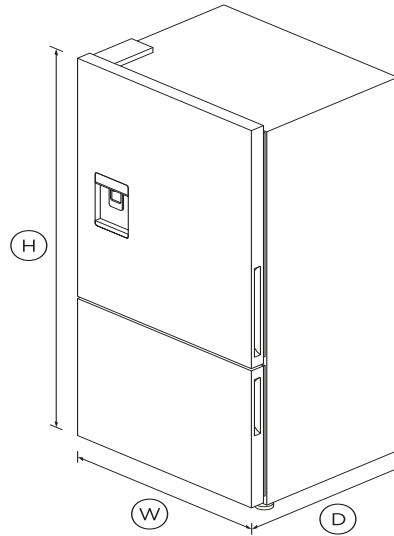

Freestanding Refrigerator Freezer, 32", 17.5 cu ft, Ice & Water

Series 5 | Contemporary

Stainless Steel | Left hinge

This stylish left hinge refrigerator comes in timeless stainless steel with concealed handles for a more streamlined look.

- Bottom freezer
- ActiveSmart™ helps keep food fresher for longer
- Ultra flat door conceals handles for streamlined look

DIMENSIONS

Height	67 3/4"
Width	31 1/8"
Depth	27 3/8"

FEATURES & BENEFITS

ActiveSmart™ Foodcare