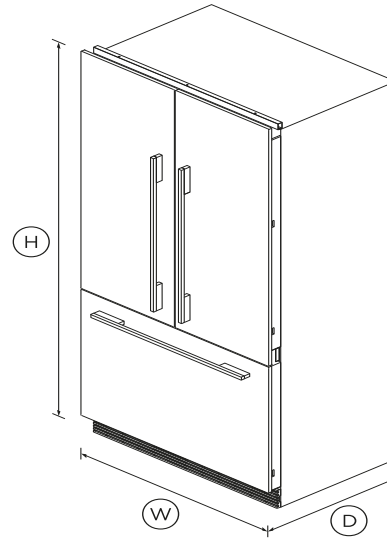

# Integrated French Door Refrigerator Freezer, 36", Ice

Series 7 | Integrated

Panel Ready | French hinge

This large capacity refrigerator with bottom freezer seamlessly integrates into your kitchen, fitting flush into your cabinetry.

## DIMENSIONS

Height	71 13/16"
Width	35 1/16"
Depth	23 3/4"