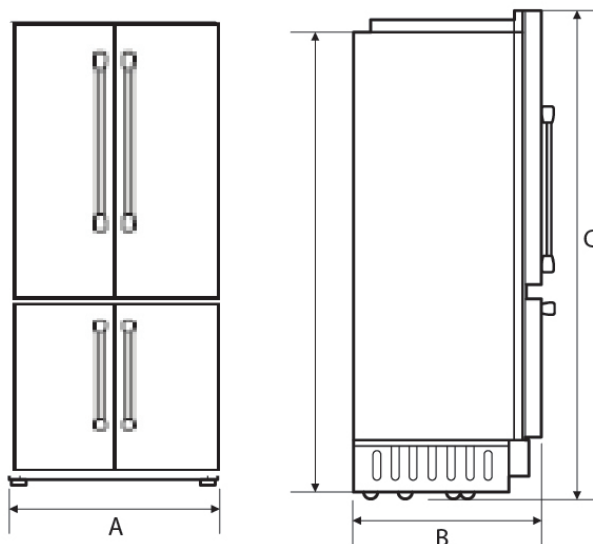

Freezer

FREEZER CAPACITY (CU. FT.)	8
FREEZER TEMPERATURE	-22°C to -15°C
POWER FREEZE	Yes

Weights & Dimensions

NET WEIGHT (LBS.)	695.6
SHIPPING WEIGHT (LBS.)	756.2
PRODUCT DIMENSIONS (W X H X D IN INCHES)	47 ¼ x 83 ¾ x 23 13/16
STANDARD CUTOUT REQUIRED (W X H X D IN INCHES)	47-½ x 84 x 24
FLUSH CUTOUT REQUIRED (W X H X D IN INCHES)	48 x 84 x 25

Accessories (Optional)

RAT48AMAASR/DA	48" 4-Door Built-In French Door Refrigerator Panel Kit, Contemporary, Silver Stainless
RAT48AMAAMS/DA	48" 4-Door Built-In French Door Refrigerator Panel Kit, Contemporary, Graphite Stainless
RAC48TKBBSR/DA	48" Kick Plate, Silver Stainless
RAC48TKBBMS/DA	48" Kick Plate, Graphite Stainless
RAC00WFAAAA/DA	Water Filter for Refrigeration
RAC00DFAAAA/DA	Air Filter for Refrigeration DRF/DRR/DRW, Set of 6

48-Inch French Door Refrigerator with SteelCool™

dacor

Product Dimensions

A - WIDTH (IN/MM)	47 ¾ (1213 MM)
B - DEPTH (IN/MM)	25 (635)
C - HEIGHT (IN/MM)	83 ⅜ (2118 MM)
D - (IN/MM)	47 ¼ (1200 MM)
D1 - WITH PANEL (IN/MM)	49 ⅙ (1262 MM)
D2 - WITH HANDLE (IN/MM)	55 ⅞ (1403 MM)
E - (IN/MM)	51 ½ (1308 MM)
F - (IN/MM)	23 ⅔ (602 MM)
G - (IN/MM)	50 ⅝ (1280 MM)

Installation Cutout Dimensions

A - WIDTH (IN/MM)	48 (1220 MM)
B - DEPTH (IN/MM)	25 (635 MM)
C - HEIGHT (IN/MM)	84 (2134 MM)
D - (IN/MM)	28 (712 MM)
E - (IN/MM)	80 (2032 MM)