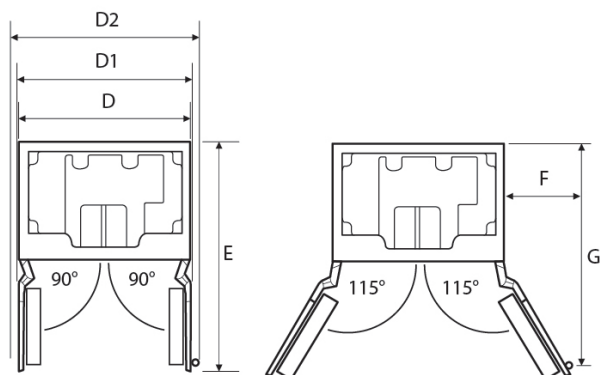

Freezer

FREEZER CAPACITY (CU. FT.)	8
FREEZER TEMPERATURE	-22°C to -15°C
POWER FREEZE	Yes

Weights & Dimensions

NET WEIGHT (LBS.)	695.6
SHIPPING WEIGHT (LBS.)	756.2
PRODUCT DIMENSIONS (W X H X D IN INCHES)	47 ¼ x 83 ¾ x 23 13/16
STANDARD CUTOUT REQUIRED (W X H X D IN INCHES)	47-½ x 84 x 24
FLUSH CUTOUT REQUIRED (W X H X D IN INCHES)	48 x 84 x 25

48-Inch French Door Refrigerator with SteelCool™

dacor

Product Dimensions

A - WIDTH (IN/MM)	47 ¾ (1213 MM)
B - DEPTH (IN/MM)	25 (635)
C - HEIGHT (IN/MM)	83 ⅜ (2118 MM)
D - (IN/MM)	47 ¼ (1200 MM)
D1 - WITH PANEL (IN/MM)	49 ⅙ (1262 MM)
D2 - WITH HANDLE (IN/MM)	55 ⅞ (1403 MM)
E - (IN/MM)	51 ½ (1308 MM)
F - (IN/MM)	23 ⅔ (602 MM)
G - (IN/MM)	50 ⅝ (1280 MM)

Installation Cutout Dimensions

A - WIDTH (IN/MM)	48 (1220 MM)
B - DEPTH (IN/MM)	25 (635 MM)
C - HEIGHT (IN/MM)	84 (2134 MM)
D - (IN/MM)	28 (712 MM)
E - (IN/MM)	80 (2032 MM)