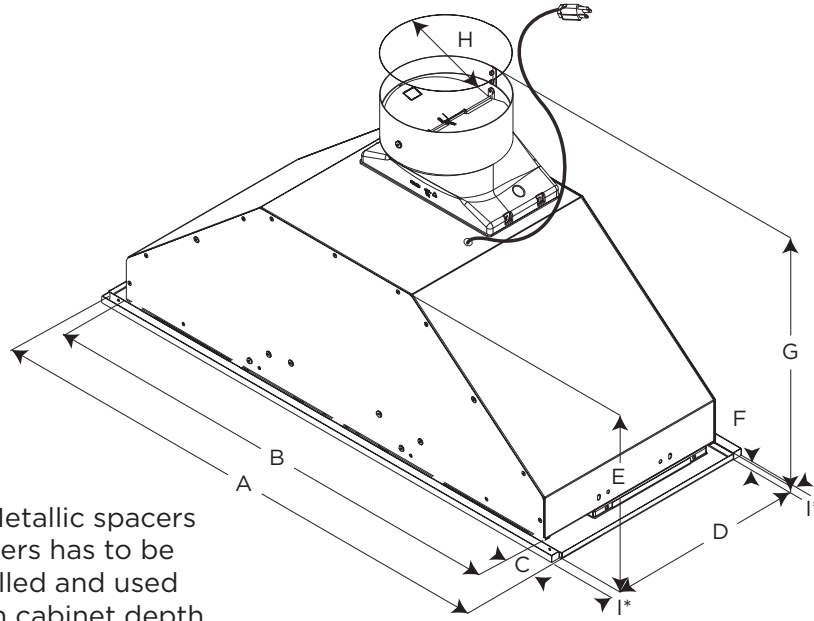

ASTI 300 - 28"

EAS328SS

I* - Metallic spacers
Spacers has to be
installed and used
when cabinet depth
is greater than 12".

	EAS328SS
A	28 1/4" (71.8 cm)
B	26" (66.1 cm)
C	1 1/8" (2.9 cm)
D	10 3/4" (27.3 cm)
E	9 1/2" (24.2 cm)
F	3/8" (.95 cm)
G	14 9/16" (37 cm)
H	6" (15.2 cm)
I*	1/2" (1.27 cm)