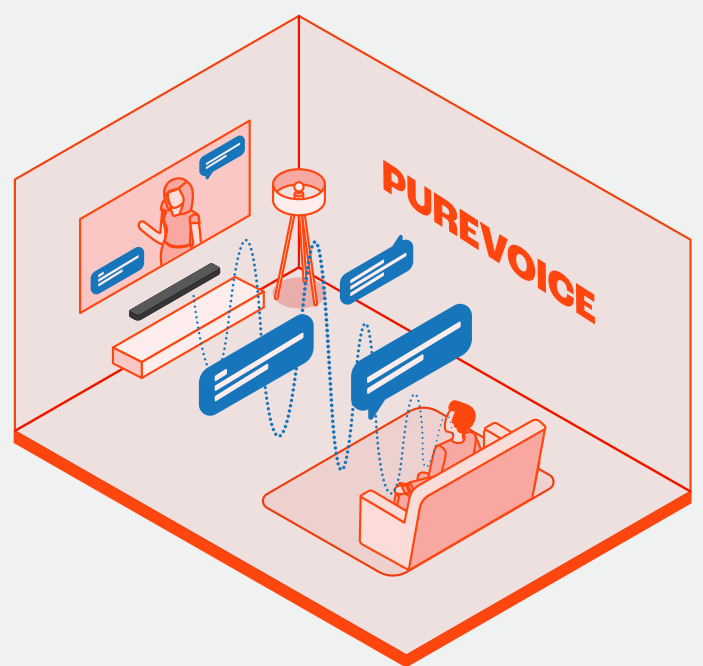

JBL ONE APP

A simple and seamless way to add a whole new dimension to your everyday listening experience. The app provides equalization setting which allows you to personalize the sound just the way you like it. Stream your own playlist with tracks from different music services and control all of your speakers.

SOUND CALIBRATION

The shape of a room, especially side walls, affects how speakers perform and proper calibration during setup is essential for the best sound. Traditional calibration requires a wired microphone and complicated setup. JBL Bar 700 is designed with an embedded microphone for sound calibration to ensure you get the best sound possible, no matter what kind of room you are in, without the hassle. The system collects acoustic information, measuring when sound is reflected to the microphone. Each reflection arrives at the microphone at different times, and all the reflections are then analyzed. The reflections are reconstructed to estimate the surround sound performance in your specific space. The sound calibration uses a set of filters to correct the loudspeaker EQ to ensure the sound performance is consistent, providing great surround sound, no matter the shape or size of room you are in.

CONNECTIVITY

Enjoy the latest up-to-date connectivity with the JBL Bar 700. With HDMI eARC (Enhanced Audio Return Channel), it supports uncompressed audio and high-bitrate audio formats like object-based 3D audio for higher quality sound.

Since JBL 700 works with eARC-enabled TV's, Dolby Atmos 3D surround sound passes from over-the-air broadcasts, TV streaming apps, Blu-ray players, or game consoles to your soundbar. It's easier than ever to experience multi-dimensional sound in your living room with enhanced audio details and depth.

SPECIFICATIONS

Product descriptor	5.1-channel soundbar with detachable surround speakers and Dolby Atmos®
Power distribution (Max. @THD 1%)	Total 620W (Soundbar: 240W, Subwoofer: 300W, Surrounds: 2 x 40W)
Soundbar transducer	3x (46x90)mm racetrack drivers, 3x 0.75" (20mm) tweeters,
Surround speaker transducer	1x (46x90)mm racetrack driver
Subwoofer transducer	10" (260mm)
Sound experience	Dolby Atmos®, MultiBeam™
HDMI specification	HDMI version 2.1, HDCP v2.3
HDR	HDR10, Dolby Vision
Bluetooth	V5.0
Bluetooth profile	A2DP V1.2, AVRCP V1.5
Wi-Fi	Dual Band 2.4/5GHz
Streaming service	Chromecast Built-In, Airplay, Alexa MRM.
Connection	HDMI-eARC x1, HDMI-in x1, Optical x1

*Some features require subscriptions or services not available in all countries