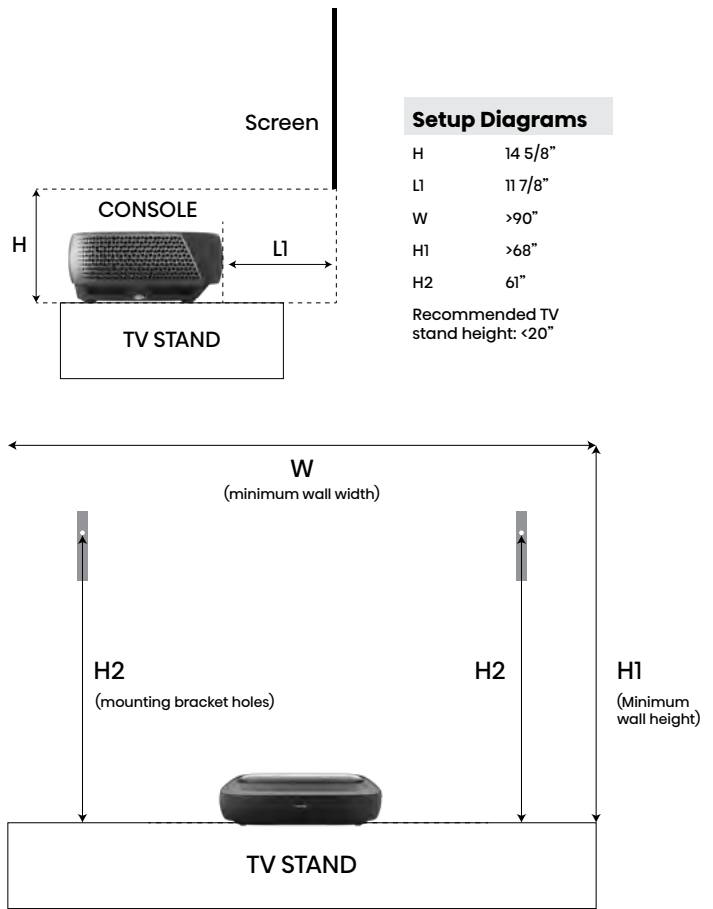

Accessories	
Remote	Yes, voice remote with backlight
Quick Start Guide / Manual	QSG in box, Manual online
Power Cable	Yes
Cleaning Kit	Yes
Screen	
Screen Size	120" diagonal
Type	Lenticular ALR (Ambient Light Rejecting)
Resolution	4K
Ambient light obscuring ratio	85%
Gain	0.6
Viewing Angle	150°
Frame	Fix (assembly required)
Install Manual	Yes
Mounting Brackets	Yes
Gloves	Yes
Warranty	2 Years limited warranty
UPC/EAN	UPC: 888143014661 EAN: 6942147488973

All product, product specifications, and data are subject to change without notice to improve reliability, function, design or otherwise.
©2023 Hisense Canada, All rights reserved

Hisense Canada Co., Ltd
Unit 1, 2550 Meadowvale Blvd, Mississauga, ON L5N 8C2
1-855-344-7367
www.hisense-canada.com