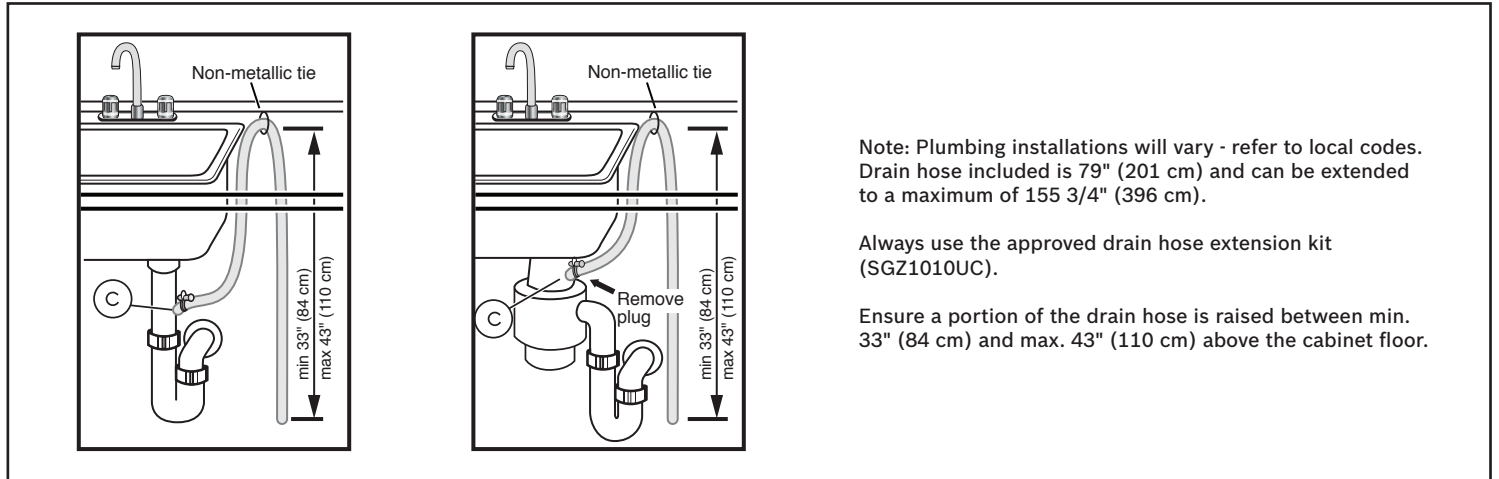

Notes: All height, width and depth dimensions are shown in inches. BSH reserves the absolute and unrestricted right to change product materials and specifications, at any time, without notice. Consult the product's installation instructions for final dimensional data and other details prior to making cutout.

24" Recessed Handle Dishwasher

800 Series – Stainless Steel SHE78CM5N

BOSCH

Invented for life

Installation Details

Accessories: To purchase Bosch accessories, cleaners & parts please call 1-800-944-2904 (Mon to Fri 5 am to 6 pm PST, Sat 6 am to 3 pm PST).