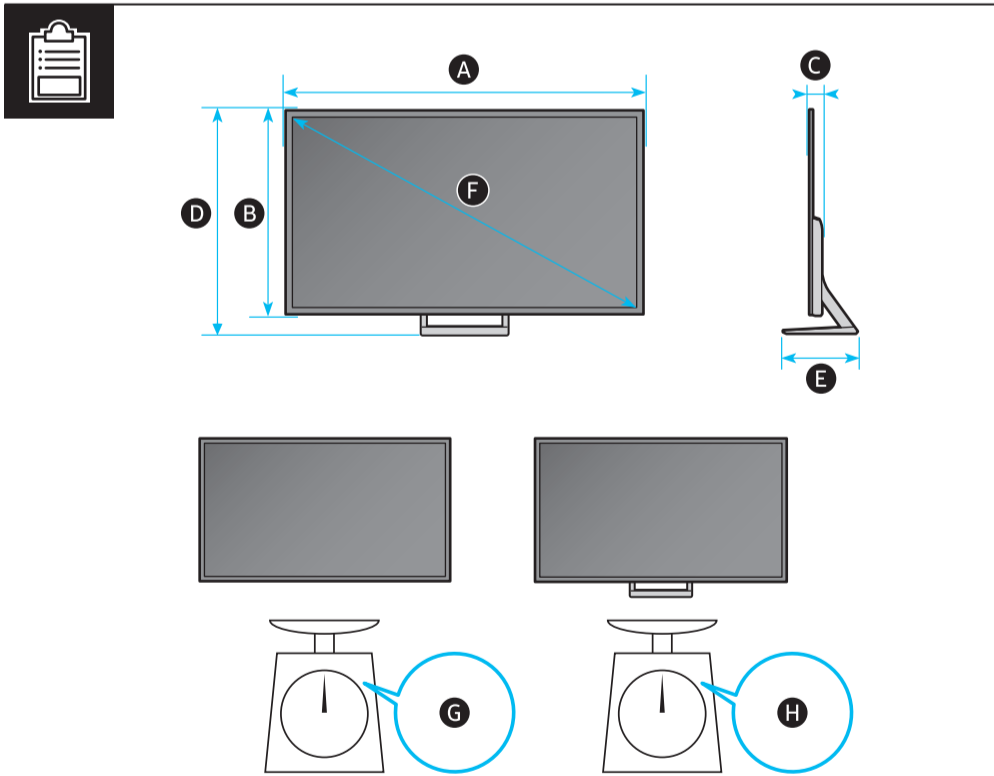

	A	B	C	D	E	F	G	H
77S9*C 77SC9*	67.7 inches (1718.5 mm) (171.85 cm)	38.9 inches (987.6 mm) (98.76 cm)	1.8 inches (44.9 mm) (4.49 cm)	41.7 inches (1058.9 mm) (105.89 cm)	14.2 inches (359.8 mm) (35.98 cm)	76.8 inches (195 cm) (195 cm)	77.4 lbs (35.1 kg) (35,1 kr)	83.3 lbs (37.8 kg) (37,8 kr)
83S9*C 83SC9* 83S8*C	72.9 inches (1851.0 mm) (185.10 cm)	41.8 inches (1062.8 mm) (106.28 cm)	1.8 inches (44.9 mm) (4.49 cm)	44.6 inches (1133.9 mm) (113.39 cm)	14.2 inches (359.8 mm) (35.98 cm)	82.5 inches (209 cm) (209 cm)	83.8 lbs (38.0 kg) (38,0 kr)	89.9 lbs (40.8 kg) (40,8 kr)

\*: 0-9, A-Z

	VESA A x B (mm) VESA A x B (mm)	C (mm) C (mm)	D x 4
77S9*C 77SC9*	400 x 300	28-30	M8
83S9*C 83SC9* 83S8*C			

\*: 0-9, A-Z