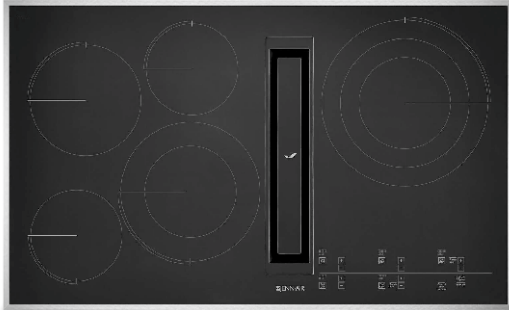

36" Electric Radiant Downdraft Cooktop Stainless

JED4536KS

Available Finishes/Colours

Dimensions	
Depth	22 1/16
Height	3 21/32
Width	36 5/16

Features	
Hot Surface Indicator Light	Yes
Automatic Pan Detection	No
Digital Display	Yes
Downdraft Vent	Yes
Heating Element On Indicator Light	Yes
Installs Over Built-In Oven	No
Griddle	NA
LP Convertible	No
Power Boost	No

Features	
Power Outage Compatible	No

Misc.	
Accessory Relationships	Yes
Home Delivery	Yes
Will Call	Yes

Controls	
Infinite Heat Controls	No
Control Location	Right Front
Control Type	Electronic Touch

Cooktop Details	
Cooktop Element Style	Radiant
Cooktop Surface Color	Black

This industry exclusive tap touch radiant downdraft cooktop offers a sleek design and responsive performance. Its glass touch controls and five radiant elements create a smooth, integrated cooktop surface, and the impressive JX3™ downdraft ventilation system quickly helps clear the air without a hood.

Top Features

JX3™ Downdraft Ventilation System with 3 Speeds

Emotive Controls

Lustre Brushed Metal Design