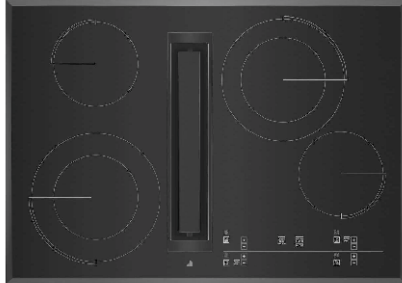

30" Electric Radiant Downdraft Touch Cooktop black

JED4430KB

Available Finishes/Colours

This industry exclusive tap touch radiant downdraft cooktop offers a sleek design and responsive performance. Its glass touch controls and four radiant elements create a smooth, integrated cooktop surface, and the impressive JX3™ downdraft ventilation system quickly helps clear the air without a hood.

Top Features

JX3™ Downdraft Ventilation System with 3 Speeds

Emotive Controls

Oblivion Glass Surface

Dimensions	
Depth	22 1/16
Height	3 21/32
Width	30 7/8

Features	
Hot Surface Indicator Light	Yes
Automatic Pan Detection	No
Digital Display	Yes
Downdraft Vent	Yes
Heating Element On Indicator Light	Yes
Installs Over Built-In Oven	No
Griddle	NA
LP Convertible	No
Power Boost	No

Features	
Power Outage Compatible	No

Misc.	
Accessory Relationships	Yes
Home Delivery	Yes
Will Call	Yes

Controls	
Infinite Heat Controls	No
Control Location	Right Front
Control Type	Electronic Touch

Cooktop Details	
Cooktop Element Style	Radiant
Cooktop Surface Color	Black