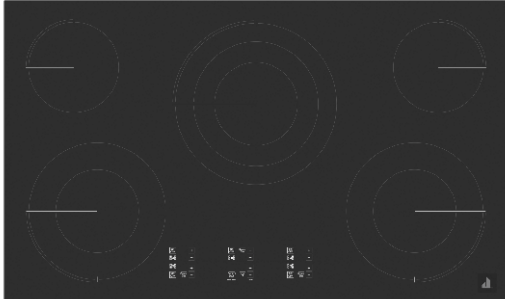

Oblivion 36" Electric Radiant Cooktop with Emotive Controls

JEC4536KB

Available Finishes/Colours

 JEC4536KB
Black Glass

Indulge your untamed appetites with a fast-heating JennAir® radiant cooktop in sleek glass. The most powerful radiant cooktops in their classes* feature white LED emotive controls and a variety of element sizes and wattages.

Top Features

Most Powerful Radiant Cooktop In Its Class

Emotive Controls

Install Over Single Wall Oven

Dimensions

Depth	21 3/4
Height	5 1/4
Width	36 5/16

Controls

Control Type	Electronic
Control Location	Front
Infinite Heat Controls	No

Cooktop Details

Cooktop Element Style	Radiant
Cooktop Surface Color	Black
Number of Cooking Element-Burners	5
Number of Open Bays	NA
Center Rear Element-Burner Power	4500W/3000W/1500W