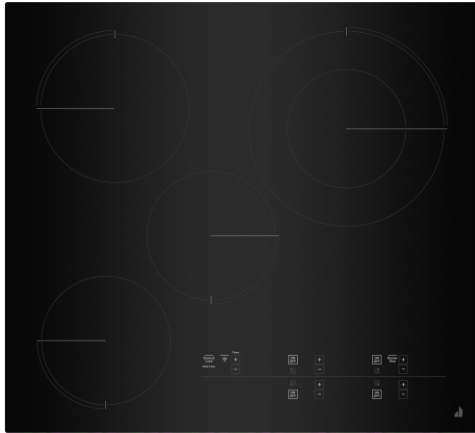

# Oblivion 24" Electric Radiant Cooktop with Emotive Controls

JEC4424KB

## Available Finishes/Colours

 JEC4424KB  
Black

Dimensions	
Depth	21 3/4
Height	5 1/4
Width	23 13/16

Features	
Hot Surface Indicator Light	Yes
Automatic Pan Detection	No
Digital Display	Yes
Downdraft Vent	No
Heating Element On Indicator Light	Yes
Installs Over Built-In Oven	Yes
Griddle	NA
LP Convertible	No
Power Boost	No

Features	
Power Outage Compatible	No

Controls	
Control Location	Front
Infinite Heat Controls	No
Control Type	Electronic Touch

Cooktop Details	
Cooktop Element Style	Radiant
Cooktop Surface Color	Black
Number of Cooking Element-Burners	4
Left Front Element-Burner Power	1200W