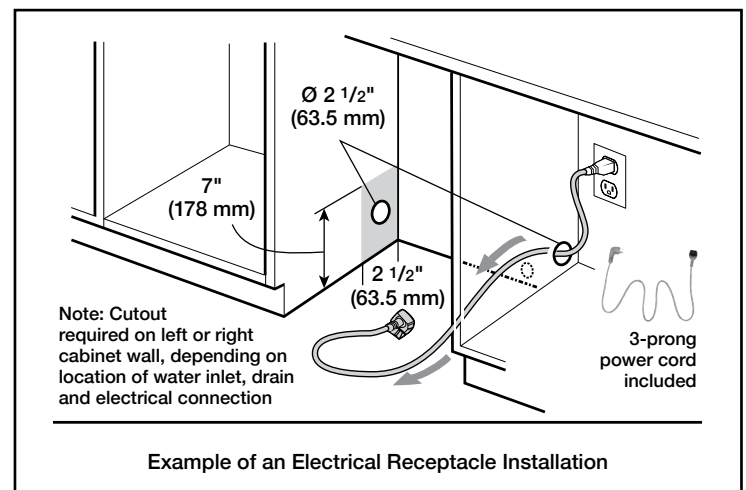

24" Recessed Handle Dishwasher

300 Series – Stainless Steel SHE53B75UC

BOSCH

Invented for life

Installation Details

Accessories: To purchase Bosch accessories, cleaners & parts please visit www.bosch-home.com/us/store or call 1-800-944-2904 (Mon to Fri 5 am to 6 pm PST, Sat 6 am to 3 pm PST).

Notes: All height, width and depth dimensions are shown in inches. BSH reserves the absolute and unrestricted right to change product materials and specifications, at any time, without notice. Consult the product's installation instructions for final dimensional data and other details prior to making cutout.

Warranties: Please see Use & Care manual or Bosch website for statement of limited warranty.

For more information on our entire line of products, go to www.bosch-home.com/us or call 1-800-944-2904

© BSH Home Appliances Corporation. All rights reserved. Bosch is a registered trademark of Robert Bosch GmbH.