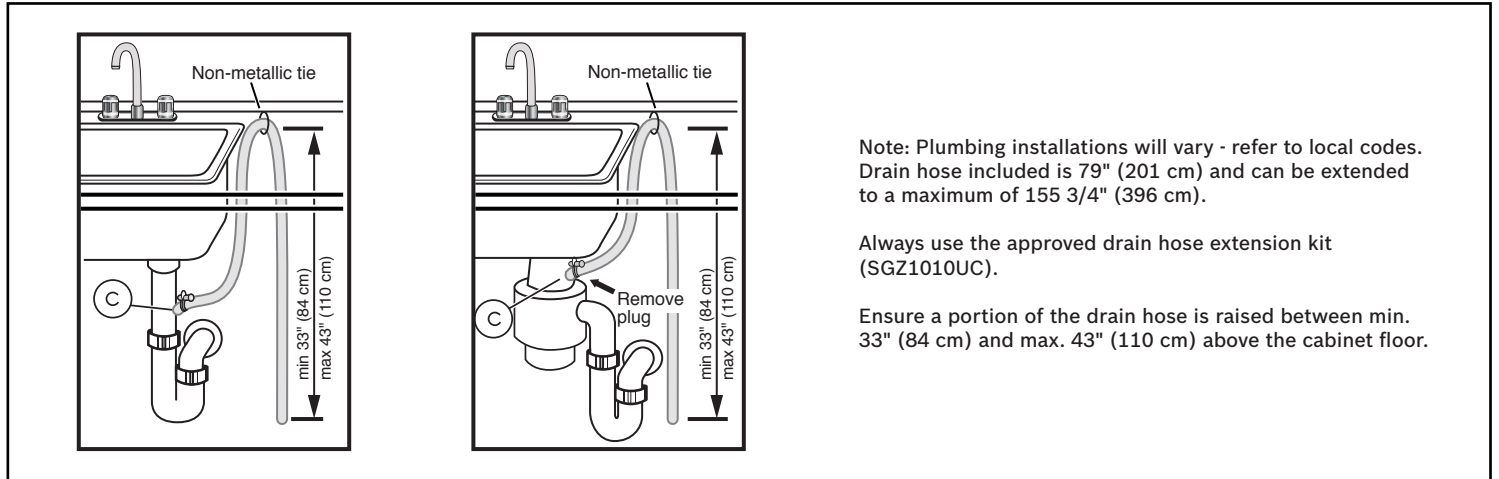

Notes: All height, width and depth dimensions are shown in inches. BSH reserves the absolute and unrestricted right to change product materials and specifications, at any time, without notice. Consult the product's installation instructions for final dimensional data and other details prior to making cutout.

24" Recessed Handle Dishwasher

300 Series – Stainless Steel SHE53B75UC

BOSCH

Invented for life

Installation Details

Accessories: To purchase Bosch accessories, cleaners & parts please visit www.bosch-home.com/us/store or call 1-800-944-2904 (Mon to Fri 5 am to 6 pm PST, Sat 6 am to 3 pm PST).