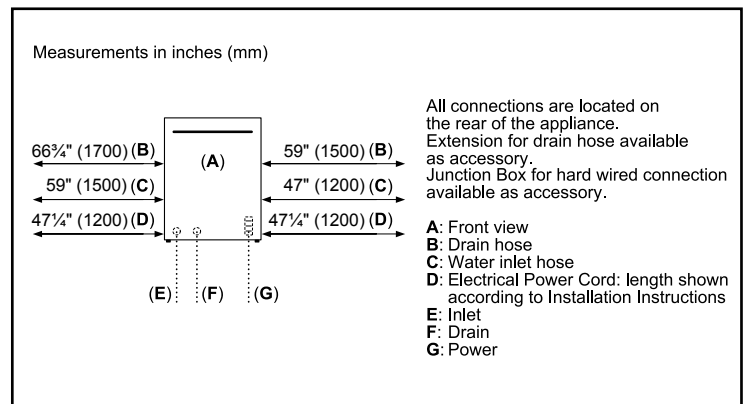

24" Recessed Handle Dishwasher

300 Series – Stainless Steel SHE53B75UC

BOSCH

Invented for life

Installation Details

Accessories: To purchase Bosch accessories, cleaners & parts please visit www.bosch-home.com/us/store or call 1-800-944-2904 (Mon to Fri 5 am to 6 pm PST, Sat 6 am to 3 pm PST).

Notes: All height, width and depth dimensions are shown in inches. BSH reserves the absolute and unrestricted right to change product materials and specifications, at any time, without notice. Consult the product's installation instructions for final dimensional data and other details prior to making cutout.

Warranties: Please see Use & Care manual or Bosch website for statement of limited warranty.

For more information on our entire line of products, go to www.bosch-home.com/us or call 1-800-944-2904

© BSH Home Appliances Corporation. All rights reserved. Bosch is a registered trademark of Robert Bosch GmbH.