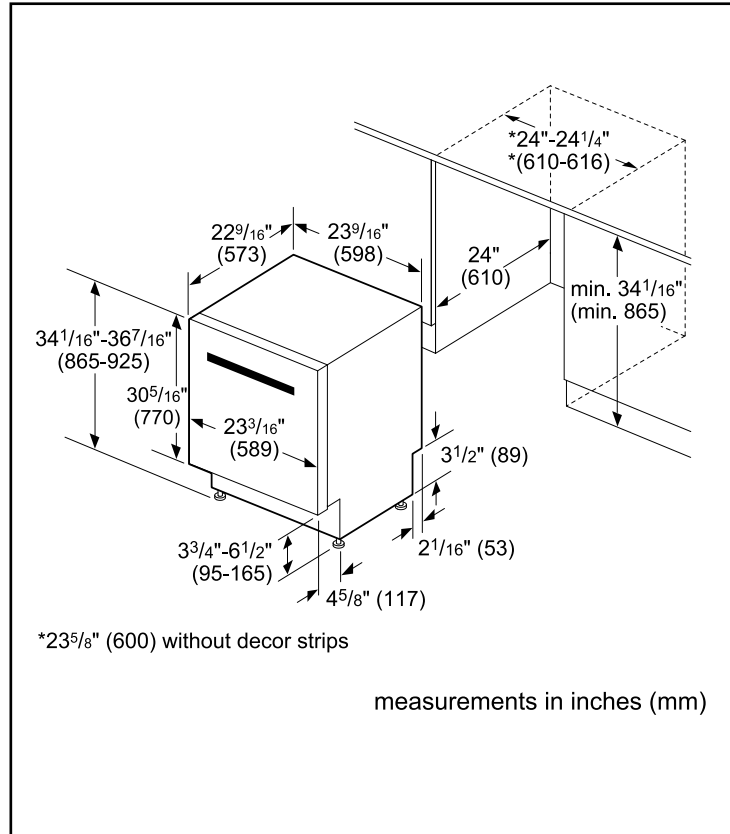

24" Recessed Handle Dishwasher

300 Series – Stainless Steel SHE53B75UC

BOSCH

Invented for life

Installation Details

Accessories: To purchase Bosch accessories, cleaners & parts please visit www.bosch-home.com/us/store or call 1-800-944-2904 (Mon to Fri 5 am to 6 pm PST, Sat 6 am to 3 pm PST).

Notes: All height, width and depth dimensions are shown in inches. BSH reserves the absolute and unrestricted right to change product materials and specifications, at any time, without notice. Consult the product's installation instructions for final dimensional data and other details prior to making cutout.

Warranties: Please see Use & Care manual or Bosch website for statement of limited warranty.

For more information on our entire line of products, go to www.bosch-home.com/us or call 1-800-944-2904

© BSH Home Appliances Corporation. All rights reserved. Bosch is a registered trademark of Robert Bosch GmbH.