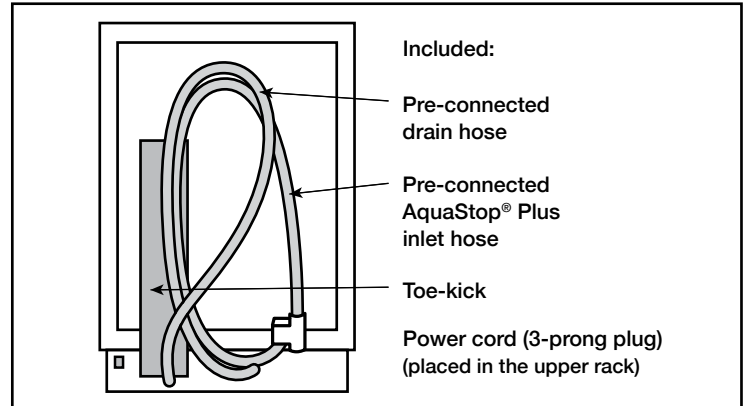

Notes: All height, width and depth dimensions are shown in inches. BSH reserves the absolute and unrestricted right to change product materials and specifications, at any time, without notice. Consult the product's installation instructions for final dimensional data and other details prior to making cutout.

24" Recessed Handle Dishwasher

300 Series – Stainless Steel SHE53B75UC

BOSCH

Invented for life

Installation Details

Accessories: To purchase Bosch accessories, cleaners & parts please visit www.bosch-home.com/us/store or call 1-800-944-2904 (Mon to Fri 5 am to 6 pm PST, Sat 6 am to 3 pm PST).