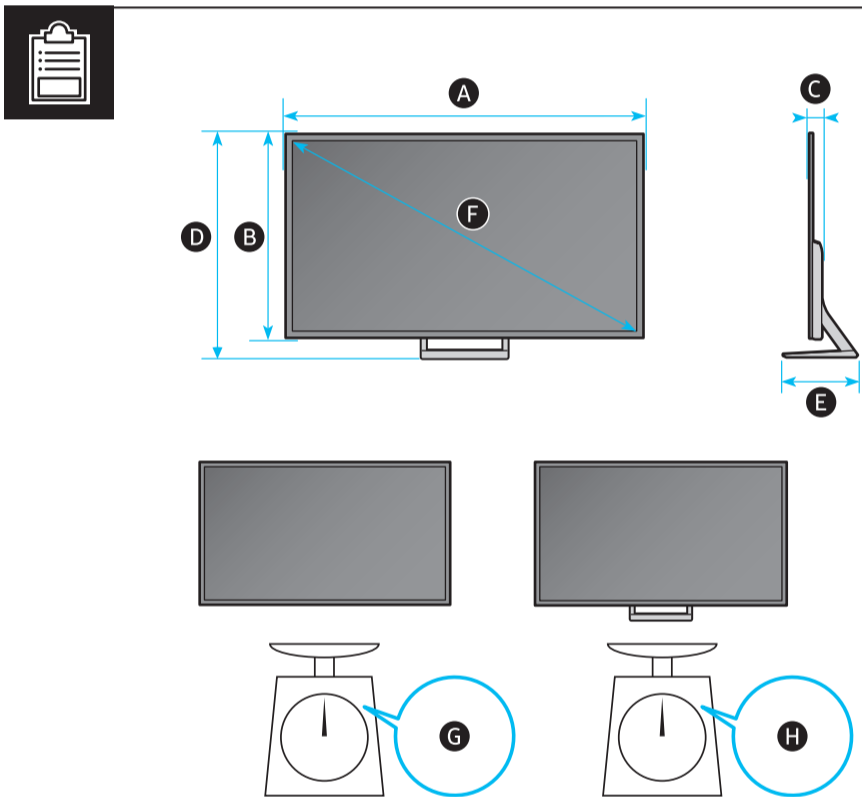

	A	B	C	D	E	F	G	H
77S9*C	67.7 inches (1718.5 mm)	38.9 inches (987.6 mm)	1.8 inches (44.9 mm)	41.7 inches (1058.9 mm)	14.2 inches (359.8 mm)	76.8 inches (195 cm)	77.4 lbs (35.1 kg)	83.3 lbs (37.8 kg)
77SC9*	(171.85 cm)	(98.76 cm)	(4.49 cm)	(105.89 cm)	(35.98 cm)	(195 cm)	(35.1 kg)	(37.8 kg)

*: 0-9, A-Z

	VESA A x B (mm) VESA A x B (mm)	C (mm) C (mm)	D x 4
77S9*C 77SC9*	400 x 300	28-30	M8

*: 0-9, A-Z