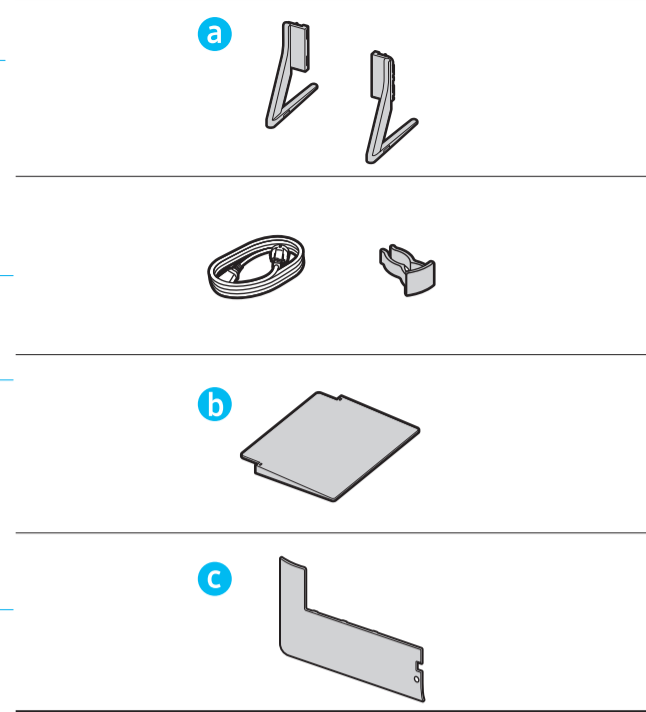

	A	B	C	D	E	F	G	H
77S9*C	67.7 inches (1718.5 mm)	38.9 inches (987.6 mm)	1.8 inches (44.9 mm)	41.7 inches (1058.9 mm)	14.2 inches (359.8 mm)	76.8 inches (195 cm)	77.4 lbs (35.1 kg)	83.3 lbs (37.8 kg)
77SC9*	(171.85 cm)	(98.76 cm)	(4.49 cm)	(105.89 cm)	(35.98 cm)	(195 cm)	(35.1 kg)	(37.8 kg)

*: 0-9, A-Z

	VESA A x B (mm) VESA A x B (mm)	C (mm) C (mm)	D x 4
77S9*C 77SC9*	400 x 300	28-30	M8

*: 0-9, A-Z