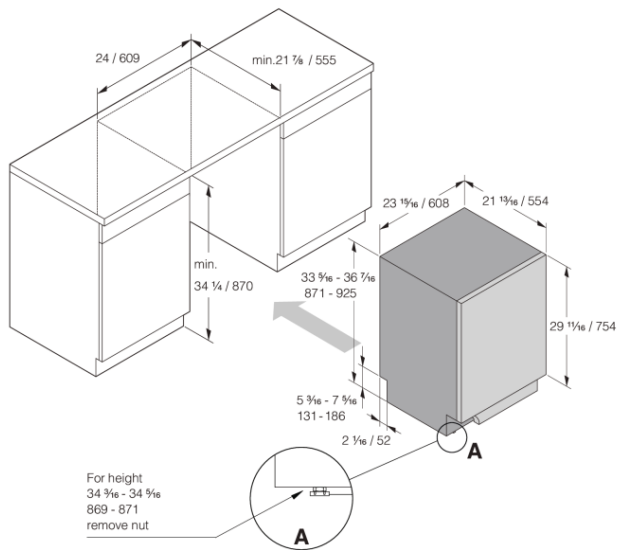

- EAN code: 3838782650673
- Product code: 740106

General

- Product group: Dishwasher
- Installation: Built-in
- Size: XXL, 860 mm high
- Type of display: LCD display
- Number of programs: 9
- Noise level: 42 dB(A)re 1 pW
- Number of baskets: 3
- Number of place settings (label): 16
- EAN code: 3838782650673

Dimensions and installation

- Height: 871 mm
- Width: 608 mm
- Depth: 554 mm
- Packaging height: 930 mm
- Packaging width: 640 mm
- Packaging depth: 680 mm
- Length electrical cord: 1,8 m
- Length inlet hose: 163 cm
- Length outlet hose: 230 cm
- Net weight: 44,5 kg
- Gross weight: 47,8 kg

Measurements: inches / millimetres

DW60 Built-in Dishwasher XXL USA