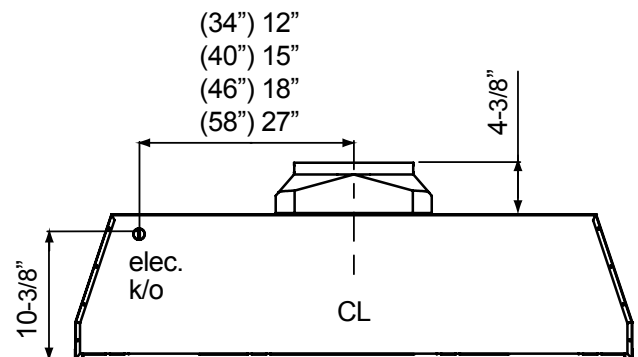

PRO

SPRUCE

OUTDOOR INSERT

**ZEPHYR**

ZEPHYRONLINE.COM

48" model

FRONT

TOP

BACK

<b>MODEL</b>				
Stainless Steel	AK9834BS	AK9840BS	AK9846BS	AK9858BS
Size	36" (34-3/8" x 22-1/2")	42" (40-3/8" x 22-1/2")	48" (46-3/8" x 22-1/2")	60" (58-7/8" x 22-1/2")
<b>BLOWER PERFORMANCE</b>				
Blower CFM (Min. - Max.)	450 - 1,200	450 - 1,200	450 - 1,200	450 - 1,200
Sones (Min. - Max.)	3.5 - 9	3.5 - 9	3.5 - 9	3.5 - 9
<b>FEATURES</b>				
Controls	Metallic Knob	Metallic Knob	Metallic Knob	Metallic Knob
Speed Levels	3	3	3	3
Directional Lighting	LumiLight LED, 6W x4	LumiLight LED, 6W x4	LumiLight LED, 6W x4	LumiLight LED, 6W x4
Dual-Level Lighting	Yes	Yes	Yes	Yes
Filters	Pro Baffle x2	Pro Baffle x2	Pro Baffle x3	Pro Baffle x3
Recirculating Option	No	No	No	No
High Quality Stainless Steel	304S	304S	304S	304S
Removable Grease Tray	Yes	Yes	Yes	Yes
<b>DUCT SPECIFICATIONS</b>				
Vertical Internal Blower	10" Round	10" Round	10" Round	10" Round
Horizontal Internal Blower	NA	NA	NA	NA
AC POWER	120V, 60Hz at Max. 6.5A	120V, 60Hz at Max. 6.5A	120V, 60Hz at Max. 6.5A	120V, 60Hz at Max. 6.5A
<b>MOUNTING HEIGHT RANGE*</b>				
	30" - 36"	30" - 36"	30" - 36"	30" - 36"
<b>WARRANTY</b>				
	3 years parts, 1 year labor	3 years parts, 1 year labor	3 years parts, 1 year labor	3 years parts, 1 year labor

\*Mounting height refers to distance between top of a 36" tall cooking surface and bottom of hood.