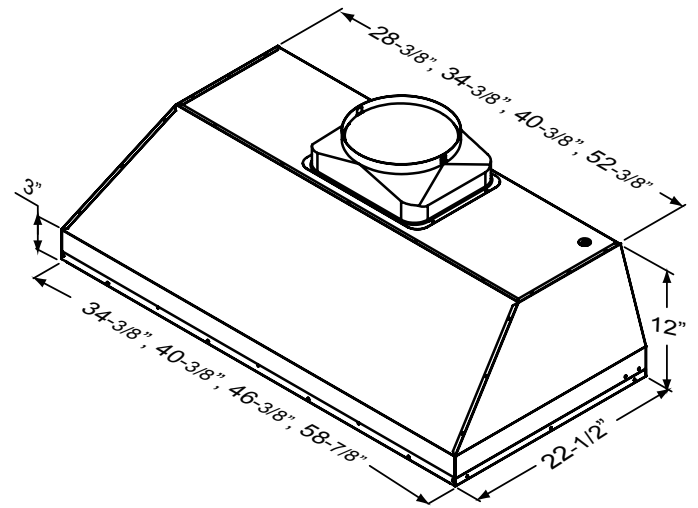

PRO

SPRUCE

OUTDOOR INSERT

**ZEPHYR**

ZEPHYRONLINE.COM

48" model

FRONT

TOP

BACK

<b>MODEL</b>				
Stainless Steel	AK9834BS	AK9840BS	AK9846BS	AK9858BS
Size	36" (34-3/8" x 22-1/2")	42" (40-3/8" x 22-1/2")	48" (46-3/8" x 22-1/2")	60" (58-7/8" x 22-1/2")
<b>BLOWER PERFORMANCE</b>				
Blower CFM (Min. - Max.)	450 - 1,200	450 - 1,200	450 - 1,200	450 - 1,200
Sones (Min. - Max.)	3.5 - 9	3.5 - 9	3.5 - 9	3.5 - 9
<b>FEATURES</b>				
Controls	Metallic Knob	Metallic Knob	Metallic Knob	Metallic Knob
Speed Levels	3	3	3	3
Directional Lighting	LumiLight LED, 6W x4	LumiLight LED, 6W x4	LumiLight LED, 6W x4	LumiLight LED, 6W x4
Dual-Level Lighting	Yes	Yes	Yes	Yes
Filters	Pro Baffle x2	Pro Baffle x2	Pro Baffle x3	Pro Baffle x3
Recirculating Option	No	No	No	No
High Quality Stainless Steel	304S	304S	304S	304S
Removable Grease Tray	Yes	Yes	Yes	Yes
<b>DUCT SPECIFICATIONS</b>				
Vertical Internal Blower	10" Round	10" Round	10" Round	10" Round
Horizontal Internal Blower	NA	NA	NA	NA
AC POWER	120V, 60Hz at Max. 6.5A	120V, 60Hz at Max. 6.5A	120V, 60Hz at Max. 6.5A	120V, 60Hz at Max. 6.5A
<b>MOUNTING HEIGHT RANGE*</b>				
	30" - 36"	30" - 36"	30" - 36"	30" - 36"
<b>WARRANTY</b>				
	3 years parts, 1 year labor	3 years parts, 1 year labor	3 years parts, 1 year labor	3 years parts, 1 year labor

\*Mounting height refers to distance between top of a 36" tall cooking surface and bottom of hood.