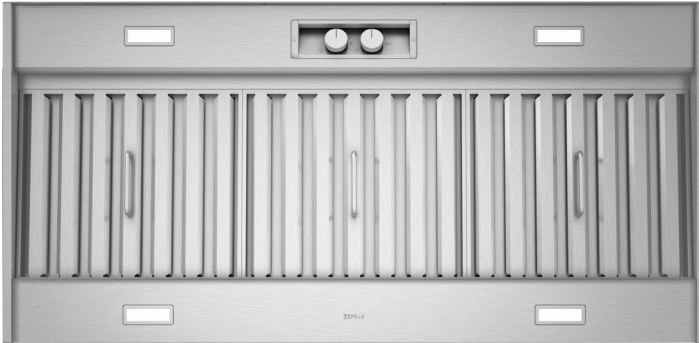

PRO

SPRUCE

OUTDOOR INSERT

**ZEPHYR**

ZEPHYRONLINE.COM

48" model

FRONT

TOP

BACK

<b>MODEL</b>				
Stainless Steel	AK9834BS	AK9840BS	AK9846BS	AK9858BS
Size	36" (34-3/8" x 22-1/2")	42" (40-3/8" x 22-1/2")	48" (46-3/8" x 22-1/2")	60" (58-7/8" x 22-1/2")
<b>BLOWER PERFORMANCE</b>				
Blower CFM (Min. - Max.)	450 - 1,200	450 - 1,200	450 - 1,200	450 - 1,200
Sones (Min. - Max.)	3.5 - 9	3.5 - 9	3.5 - 9	3.5 - 9
<b>FEATURES</b>				
Controls	Metallic Knob	Metallic Knob	Metallic Knob	Metallic Knob
Speed Levels	3	3	3	3
Directional Lighting	LumiLight LED, 6W x4	LumiLight LED, 6W x4	LumiLight LED, 6W x4	LumiLight LED, 6W x4
Dual-Level Lighting	Yes	Yes	Yes	Yes
Filters	Pro Baffle x2	Pro Baffle x2	Pro Baffle x3	Pro Baffle x3
Recirculating Option	No	No	No	No
High Quality Stainless Steel	304S	304S	304S	304S
Removable Grease Tray	Yes	Yes	Yes	Yes
<b>DUCT SPECIFICATIONS</b>				
Vertical Internal Blower	10" Round	10" Round	10" Round	10" Round
Horizontal Internal Blower	NA	NA	NA	NA
AC POWER	120V, 60Hz at Max. 6.5A	120V, 60Hz at Max. 6.5A	120V, 60Hz at Max. 6.5A	120V, 60Hz at Max. 6.5A
<b>MOUNTING HEIGHT RANGE*</b>				
	30" - 36"	30" - 36"	30" - 36"	30" - 36"
<b>WARRANTY</b>				
	3 years parts, 1 year labor	3 years parts, 1 year labor	3 years parts, 1 year labor	3 years parts, 1 year labor