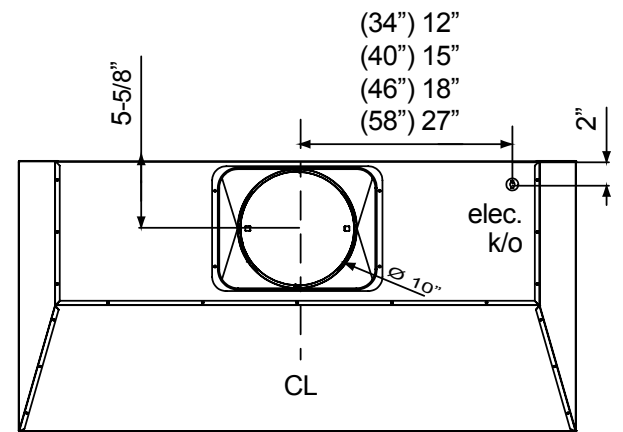

PRO

SPRUCE

OUTDOOR INSERT

**ZEPHYR**

ZEPHYRONLINE.COM

48" model

FRONT

TOP

BACK

<b>MODEL</b>				
Stainless Steel	AK9834BS	AK9840BS	AK9846BS	AK9858BS
Size	36" (34-3/8" x 22-1/2")	42" (40-3/8" x 22-1/2")	48" (46-3/8" x 22-1/2")	60" (58-7/8" x 22-1/2")
<b>BLOWER PERFORMANCE</b>				
Blower CFM (Min. - Max.)	450 - 1,200	450 - 1,200	450 - 1,200	450 - 1,200
Sones (Min. - Max.)	3.5 - 9	3.5 - 9	3.5 - 9	3.5 - 9
<b>FEATURES</b>				
Controls	Metallic Knob	Metallic Knob	Metallic Knob	Metallic Knob
Speed Levels	3	3	3	3
Directional Lighting	LumiLight LED, 6W x4	LumiLight LED, 6W x4	LumiLight LED, 6W x4	LumiLight LED, 6W x4
Dual-Level Lighting	Yes	Yes	Yes	Yes
Filters	Pro Baffle x2	Pro Baffle x2	Pro Baffle x3	Pro Baffle x3
Recirculating Option	No	No	No	No
High Quality Stainless Steel	304S	304S	304S	304S
Removable Grease Tray	Yes	Yes	Yes	Yes
<b>DUCT SPECIFICATIONS</b>				
Vertical Internal Blower	10" Round	10" Round	10" Round	10" Round
Horizontal Internal Blower	NA	NA	NA	NA
AC POWER	120V, 60Hz at Max. 6.5A	120V, 60Hz at Max. 6.5A	120V, 60Hz at Max. 6.5A	120V, 60Hz at Max. 6.5A
<b>MOUNTING HEIGHT RANGE*</b>				
	30" - 36"	30" - 36"	30" - 36"	30" - 36"
<b>WARRANTY</b>				
	3 years parts, 1 year labor	3 years parts, 1 year labor	3 years parts, 1 year labor	3 years parts, 1 year labor

\*Mounting height refers to distance between top of a 36" tall cooking surface and bottom of hood.