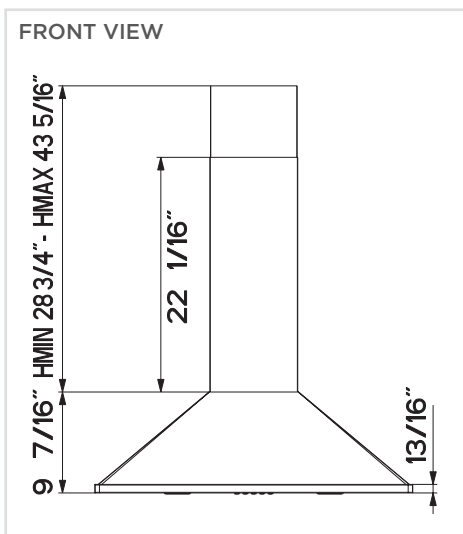

TENDER

WALL HOOD

MODEL	FUN #	SIZE/MATERIAL	MOTOR CLASS
TEND30SSV	320.0554.858	30" Stainless Steel	295/395/600 CFM
TEND36SSV	320.0554.859	36" Stainless Steel	295/395/600 CFM

FEATURES		PERFORMANCE		ACCESSORIES
Dimensions		Motor		HIGHTNDR High Ceiling Kit Stainless to 11' 3"
Ceiling Height	Min 24" OFF - 8' 2 ³ / ₁₆ " Max 30" OFF - 9' 10 ³ / ₄ "	No. of Fan Speeds	4	DUCTNDR Ductless Conversion Kit
Canopy Depth-Height	19 " D x 9 ⁷ / ₁₆ " H	Motor Class	295/395/600	FILTER1 Replacement Charcoal Filter
Ducting		Vairable Air Management	Ability to set to 295, 395, 600 CFM	FILTER1LL2 Long Lasting Charcoal Filter
Type	Ducted/Ductless with DUCTCLPL	Energy-Efficient Motor	Yes	REMORIG Wireless Remote Control
Duct Size	Top 6" Round	Display		WIREBOX Fixed Wiring Box
Lighting		Controls	Electronic with White LED	MUDAMPER6 6" Make-up Air Kit
Type	Energy-Efficient LED	Intensive Speed	10 Minutes	MUDAMPER8 8" Make-up Air Kit
# of Bulbs	Two -1 Watt - 1 level	Delay Shut-off	15 Minutes	
Grease Filters		Other		
Filter Type	Mesh	ADA Compliant	With Remote Control Purchase Separately	
Dishwasher Safe	Yes	Remote Control		
		Power Cord	Included	

DIMENSIONAL DRAWINGS

Rev5 223