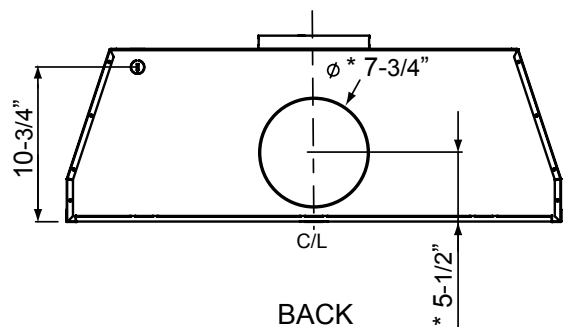

TOP

BACK

* Dimensions for 28" and 34" model sizes only

MODEL	AK9228BS	AK9234BS	AK9240BS	AK9246BS
Stainless Steel Size	30" (28-3/8" x 19-1/4")	36" (34-3/8" x 19-1/4")	42" (40-3/8" x 19-1/4")	48" (46-3/8" x 19-1/4")
BLOWER PERFORMANCE				
Blower CFM (Min. - Max.)	200 - 600	200 - 600	450 - 1,200	450 - 1,200
Sones (Min. - Max.)	1 - 6	1 - 6	3.5 - 9	3.5 - 9
ACT 590 CFM (Min. - Max.)	NA	NA	350 - 590	350 - 590
ACT 590 Sones (Min. - Max.)	NA	NA	3.3 - 6	3.3 - 6
ACT 390 CFM (Min. - Max.)	200 - 390	200 - 390	350 - 390	350 - 390
ACT 390 Sones (Min. - Max.)	1 - 4	1 - 4	3.3 - 4	3.3 - 4
ACT 290 CFM (Min. - Max.)	200 - 290	200 - 290	NA	NA
ACT 290 Sones (Min. - Max.)	1 - 3	1 - 3	NA	NA
FEATURES				
ACT™ Technology	Yes	Yes	Yes	Yes
Controls	Electronic Touch	Electronic Touch	Electronic Touch	Electronic Touch
Speed Levels	6*	6*	6*	6*
Auto Delay-Off	Yes	Yes	Yes	Yes
CleanAir Function	Yes	Yes	Yes	Yes
Lighting	LumiLight LED, 6W x2	LumiLight LED, 6W x2	LumiLight LED, 6W x2	LumiLight LED, 6W x4
Dual-Level Lighting	Yes	Yes	Yes	Yes
Filters	Pro Baffle x2	Pro Baffle x2	Pro Baffle x2	Pro Baffle x3
Grease Collection Tray	Yes	Yes	Yes	Yes
Wireless Remote Control	Yes	Yes	Yes	Yes
Recirculating Option	No	No	No	No
ADA Compliant	Yes	Yes	Yes	Yes
DUCT SPECIFICATIONS				
Vertical Internal Blower	8" Round	8" Round	10" Round	10" Round
Horizontal Internal Blower	8" Round	8" Round	NA	NA
AC POWER	120V, 60Hz at Max. 5A	120V, 60Hz at Max. 5A	120V, 60Hz at Max. 7A	120V, 60Hz at Max. 7A
OPTIONAL ACCESSORIES				
Make-Up Air Kit	MUA006A	MUA006A	MUA010A	MUA010A
MOUNTING HEIGHT RANGE**				
	26" - 36"	26" - 36"	26" - 36"	26" - 36"
WARRANTY				
	3 years parts, 1 year labor	3 years parts, 1 year labor	3 years parts, 1 year labor	3 years parts, 1 year labor