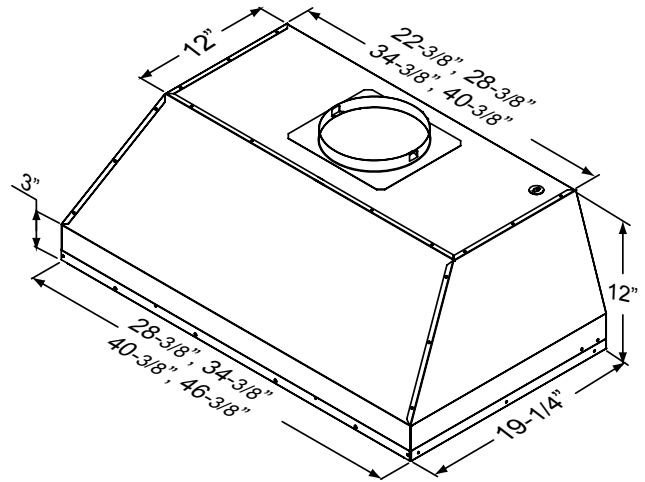

Monsoon I has taken the one-piece liner to the next level. Including dual-level LumiLight LED's and an ADA-compliant wireless remote you can easily control Monsoon I without ever reaching over a dangerous cook-

ing surface. Equipped with 6-speed electronic controls, pro baffle filters, our exclusive ACT™ technology and either a powerful 600-CFM blower (30" and 36" models) or 1,200-CFM blower (42" and 48" models).

ACT™

	INTERNAL BLOWER STANDARD	INTERNAL BLOWER with ACT™ AIRFLOW CONTROL TECHNOLOGY™*		
		NA	200 - 390	200 - 290
30"/36" Min. - Max. CFM	200 - 600	NA	200 - 390	200 - 290
30"/36" Min. - Max. Sones	1 - 6	NA	1 - 4	1 - 3
42"/48" Min. - Max. CFM	450 - 1,200	350 - 590	350 - 390	NA
42"/48" Min. - Max. Sones	3.5 - 9	3.3 - 6	3.3 - 4	NA

*AIRFLOW CONTROL TECHNOLOGY™ (ACT™) is an exclusive feature built into specific Zephyr hoods which can limit the maximum blower CFM to meet local code requirements.

3/4 VIEW