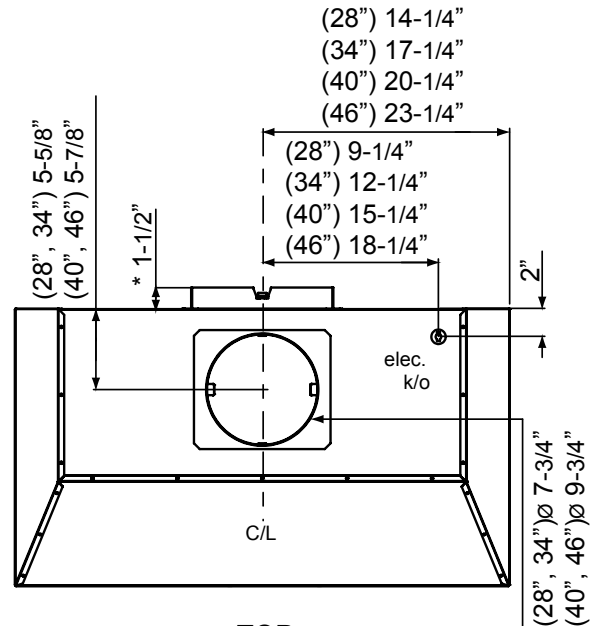

TOP

BACK

* Dimensions for 28" and 34" model sizes only

MODEL	AK9228BS	AK9234BS	AK9240BS	AK9246BS
Stainless Steel Size	30" (28-3/8" x 19-1/4")	36" (34-3/8" x 19-1/4")	42" (40-3/8" x 19-1/4")	48" (46-3/8" x 19-1/4")
BLOWER PERFORMANCE				
Blower CFM (Min. - Max.)	200 - 600	200 - 600	450 - 1,200	450 - 1,200
Sones (Min. - Max.)	1 - 6	1 - 6	3.5 - 9	3.5 - 9
ACT 590 CFM (Min. - Max.)	NA	NA	350 - 590	350 - 590
ACT 590 Sones (Min. - Max.)	NA	NA	3.3 - 6	3.3 - 6
ACT 390 CFM (Min. - Max.)	200 - 390	200 - 390	350 - 390	350 - 390
ACT 390 Sones (Min. - Max.)	1 - 4	1 - 4	3.3 - 4	3.3 - 4
ACT 290 CFM (Min. - Max.)	200 - 290	200 - 290	NA	NA
ACT 290 Sones (Min. - Max.)	1 - 3	1 - 3	NA	NA
FEATURES				
ACT™ Technology	Yes	Yes	Yes	Yes
Controls	Electronic Touch	Electronic Touch	Electronic Touch	Electronic Touch
Speed Levels	6*	6*	6*	6*
Auto Delay-Off	Yes	Yes	Yes	Yes
CleanAir Function	Yes	Yes	Yes	Yes
Lighting	LumiLight LED, 6W x2	LumiLight LED, 6W x2	LumiLight LED, 6W x2	LumiLight LED, 6W x4
Dual-Level Lighting	Yes	Yes	Yes	Yes
Filters	Pro Baffle x2	Pro Baffle x2	Pro Baffle x2	Pro Baffle x3
Grease Collection Tray	Yes	Yes	Yes	Yes
Wireless Remote Control	Yes	Yes	Yes	Yes
Recirculating Option	No	No	No	No
ADA Compliant	Yes	Yes	Yes	Yes
DUCT SPECIFICATIONS				
Vertical Internal Blower	8" Round	8" Round	10" Round	10" Round
Horizontal Internal Blower	8" Round	8" Round	NA	NA
AC POWER	120V, 60Hz at Max. 5A	120V, 60Hz at Max. 5A	120V, 60Hz at Max. 7A	120V, 60Hz at Max. 7A
OPTIONAL ACCESSORIES				
Make-Up Air Kit	MUA006A	MUA006A	MUA010A	MUA010A
MOUNTING HEIGHT RANGE**				
	26" - 36"	26" - 36"	26" - 36"	26" - 36"
WARRANTY				
	3 years parts, 1 year labor	3 years parts, 1 year labor	3 years parts, 1 year labor	3 years parts, 1 year labor